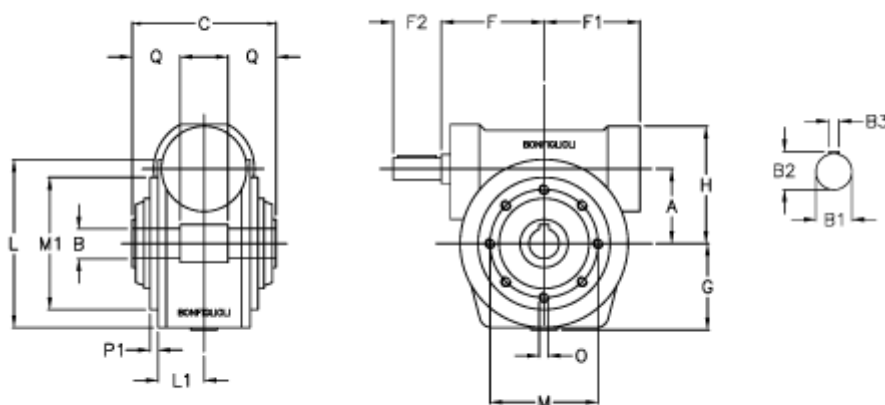

Article number: 3901150064700

Description: Worm gear with solid input shaft  
VF 150P-64-HS

## Measures

a	= 150.0	F1 = 179	O = M14x23
B	= 50	F2 = 65	P1 = 4.0
B1	= 35	g = 180	Q = 55.0
B2	= 38.0	H = 218	
B3	= 10	L = 250.0	
C	= 175	L1 = 83.5	
Description	= VF 150P-xx-HS	m = 215	
F	= 185.0	M1 = 180	